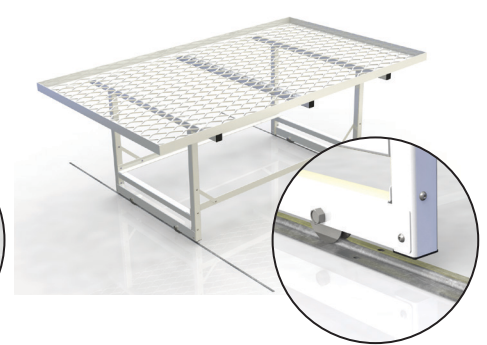

# HORTICULTURAL BENCHES

Winter Gardenz horticultural benches are strong and durable commercial grade benches that are practical and versatile. Suitable for indoor, outdoor and greenhouse use, the Winter Gardenz range of benches is designed and manufactured in New Zealand and built to last. All benches are made to a very high standard and are constructed from quality materials that will provide years of trouble free service. There are a range of sizes from 0.6m to 1.5m (W) x 2m to 16m (L) and styles to suit most common horticultural applications, including Stationary benches, Mobile benches and Sliding benches. Platform mounted rolling benches are also available. Benches are designed to carry a maximum weight loading of 70kg/m<sup>2</sup>, with custom sizes, configurations and increased load ratings available.

## STATIONARY BENCH

with height adjustable rubber feet.

## MOBILE BENCH

fitted with Stainless steel swivel/braked rubber caster wheels.

## SLIDING BENCH

with fixed wheels that roll on a galvanised steel track attached to the floor.