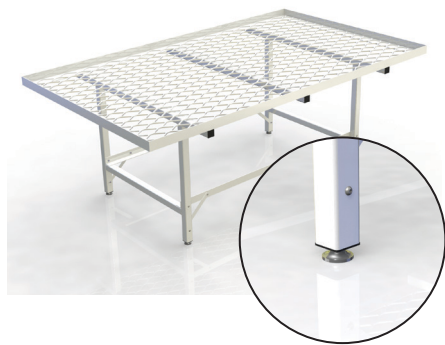

# HORTICULTURAL BENCHES

Winter Gardenz horticultural benches are strong and durable commercial grade benches that are practical and versatile. Suitable for indoor, outdoor and greenhouse use, the Winter Gardenz range of benches is designed and manufactured in New Zealand and built to last. All benches are made to a very high standard and are constructed from quality materials that will provide years of trouble free service. There are a range of sizes from 0.6m to 1.5m (W) x 2m to 16m (L) and styles to suit most common horticultural applications, including Stationary benches, Mobile benches and Sliding benches. Platform mounted rolling benches are also available. Benches are designed to carry a maximum weight loading of 70kg/m<sup>2</sup>, with custom sizes, configurations and increased load ratings available.

## STATIONARY BENCH

with height adjustable rubber feet.

## MOBILE BENCH

fitted with Stainless steel swivel/braked rubber caster wheels.

## SLIDING BENCH

with fixed wheels that roll on a galvanised steel track attached to the floor.