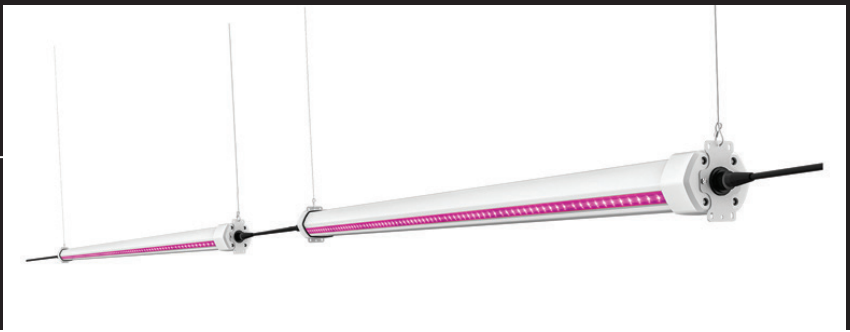

LED LINKABLE GROW TUBE

Linkable Grow Tube Light offers high light output while radiating less heat than traditional lighting

- LED's on both sides making it ideal for in-between plants
- Available in 1226mm and 2426mm lengths
- 3 Year Replacement Warranty
- Made for high-density crops like tomatoes and cucumbers as a mid-canopy light
- LED lights on both sides so it can light two rows of plants
- Can be daisy chained

SPECIFICATIONS

LED Linkable Grow Tube Light	
Watts	60W 120W
Warranty	3 years
PPF	108 μ Mol/s 216 μ Mol/s
Efficacy	1.8 μ Mol/J
Dimensions	1226*90*99mm 2426*90*99mm
Lifespan	50,000 hours
Beam Angle	120°
Input Voltage	AC100-277V
Operating Temperature	0°C~+40°C
Certifications	CE, RoHS, SAA
IP Rating	IP65
Power Factor	>0.92
Dimmable	Yes