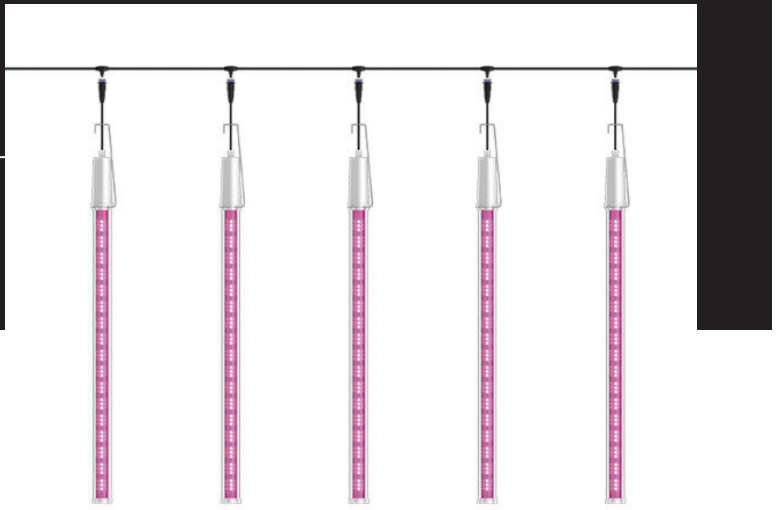

# LED VERTICAL GROW LIGHTS

The LED Vertical Grow Lights are made for high-density crops like tomatoes and cucumber.

- It has LED lights on both sides so it can light two rows of plants
- IP65 weatherproof rating
- Easy to install and maintain and can be daisy chained

## SPECIFICATIONS

LED Vertical Grow Lights	
Watts	40W
Warranty	3 years
PPF	78 $\mu$ Mol/s
Efficacy	1.8 $\mu$ Mol/J
Dimensions	1202*77*54mm
Lifespan	50,000 hours
Beam Angle	120°
Input Voltage	AC90-264V
Operating Temperature	0°C~+40°C
Certifications	CE, RoHS, SAA
IP Rating	IP65
Power Factor	>0.95
Dimmable	Yes